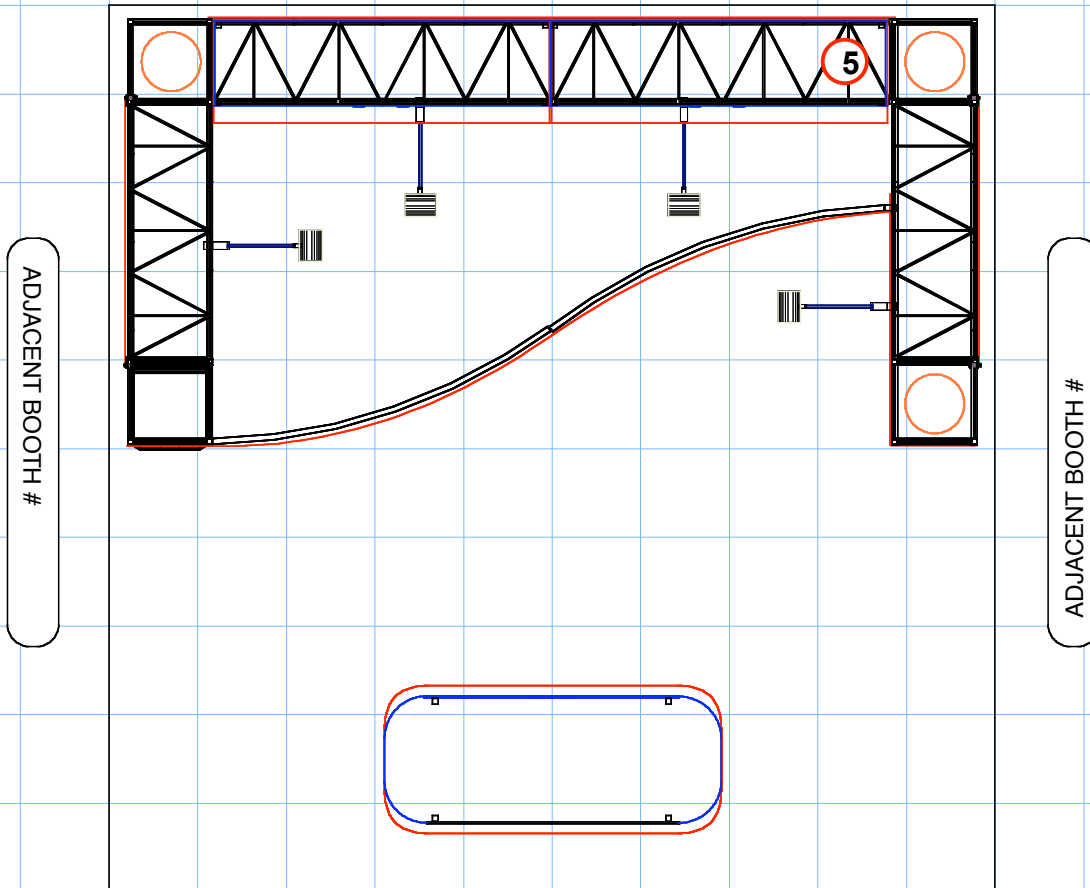

10x10 Onyx

Electrical Key and Information

- ⑤ 5 Amps
- ⑩ 10 Amps
- ②① 20 Amps

* This document shows power requirements for supplied exhibit lighting. If additional power is needed, please mark the locations above using this key. Fax with your power order to the show and to your Xibits account representative at 510-534-7550